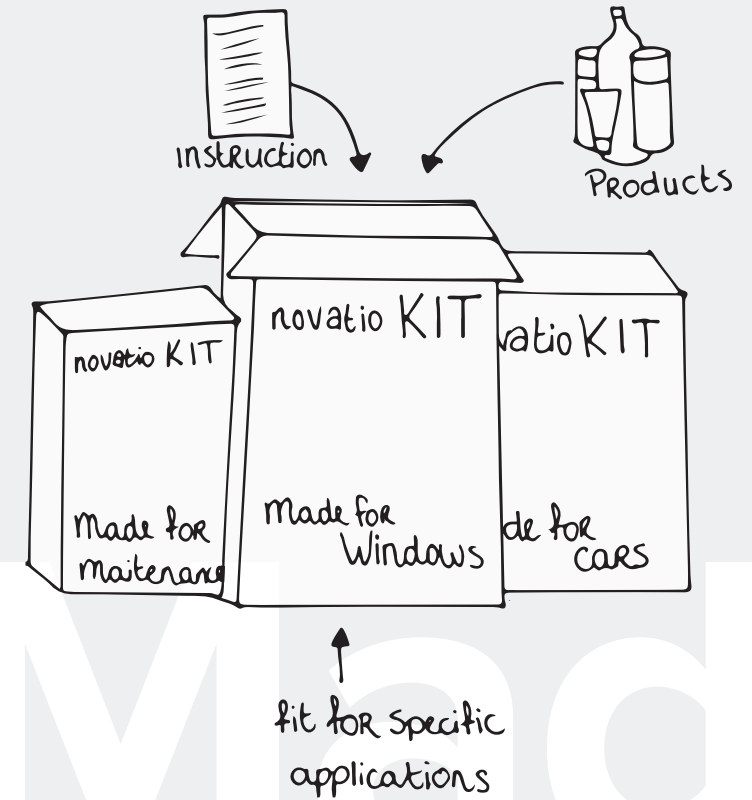

Thanks to our Novatio Kit concept you can combine all these methods in one handy box, put your brand and service in the limelight once more and build up customer loyalty. The Novatio Kit is a box with a number of maintenance products selected by you. It is the ideal gift to thank your client for their confidence in your service. Your product remains in optimal condition for longer, your client has fewer worries, feels satisfied and will ultimately return.

Novatio Label

Our product packaging is perfectly balanced with ergonomics and ease of use as basic principles.

The labels have been designed in such a way that all the information, regulations and CLP labels is presented in a clear and structured manner. A beautiful, minimalistic label is the outcome.