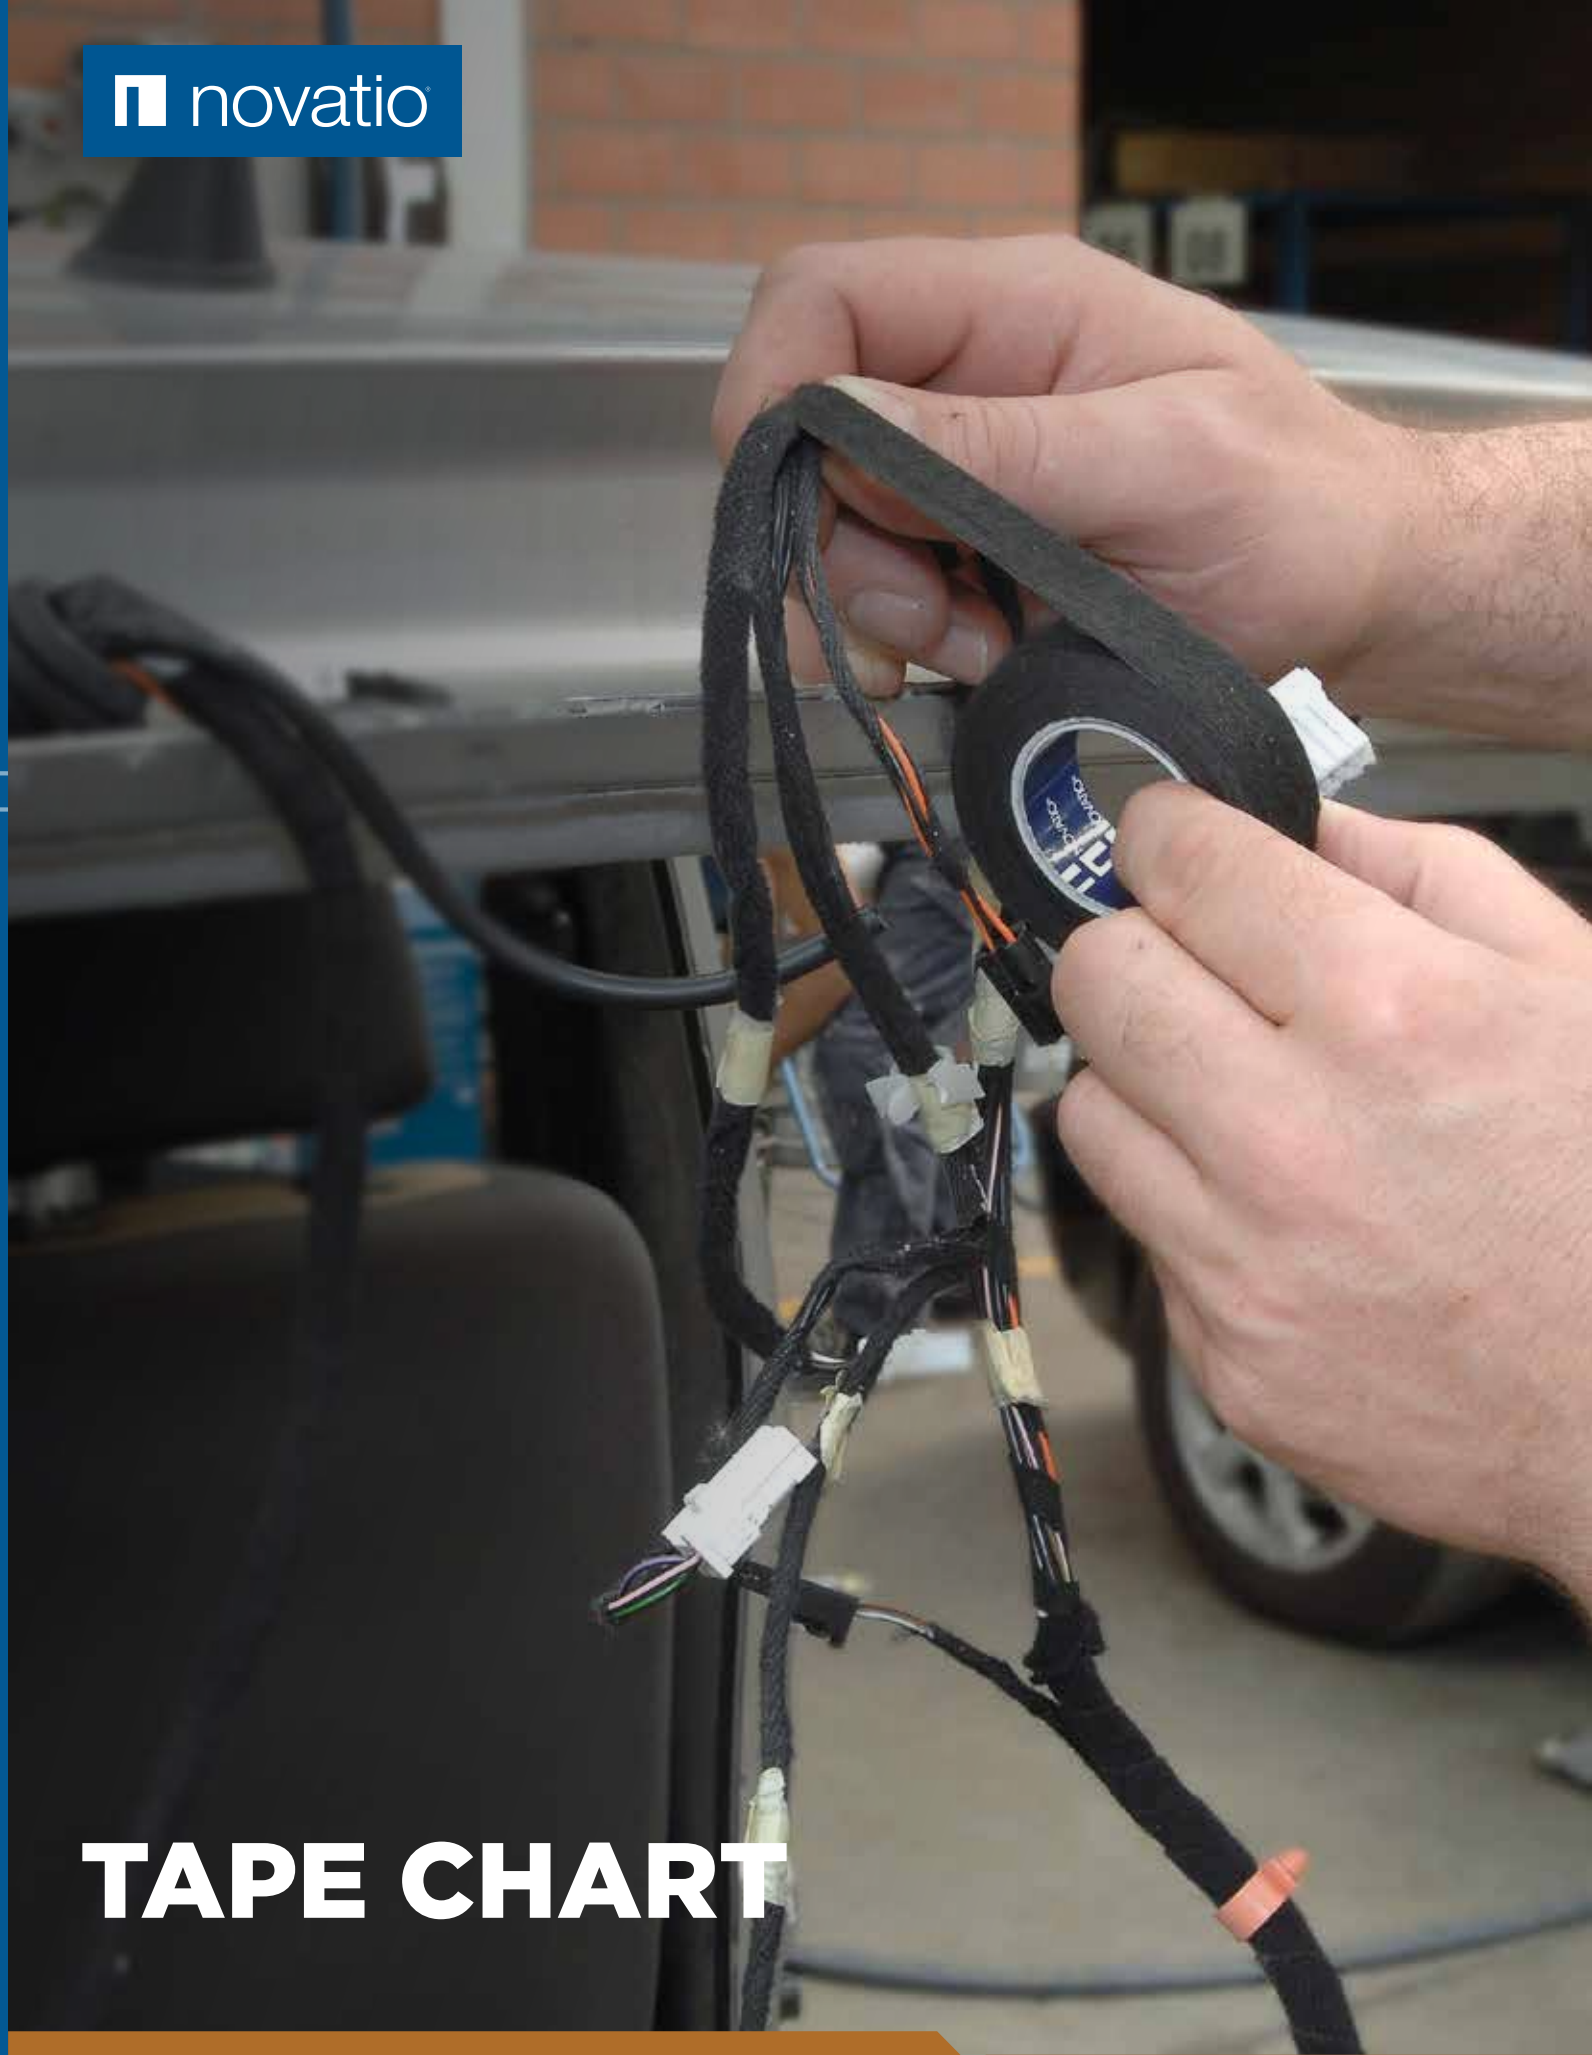

Product	Art. Nr	Properties	Color
Butalu Crepe	603825000	roll 250mm / 5m	grey ●
Butalu Tape	603057000	roll 50mm / 20m	matte gray ●
	603259000	roll 100mm / 10m	matte gray ●
	603159000	roll 150mm / 10m	matte gray ●
Butaseal	551158000	roll 15mm / 25m	black ●
	552258000	roll 25mm / 35m	grey ●
ELT-430 Electrical Tape	553501390	roll 19mm / 20m	black ●
	553502390	roll 19mm / 20m	white ○
	553503390	roll 19mm / 20m	red ●
	553504390	roll 19mm / 20m	blue ●
	553505390	roll 19mm / 20m	brown ●
	553506390	roll 19mm / 20m	yellow ●
	553507390	roll 19mm / 20m	green ●
Expansion Tape	564156000	roll 1,5cm / 5,6m / exp. 7-26mm	black ●
	564154000	roll 1,5cm / 8m / exp. 5-17mm	black ●
	564153000	roll 1,5cm / 10m / exp. 4-11mm	black ●
	564152000	roll 1,5cm / 12,5m / exp. 2,5-8mm	black ●
	564104000	roll 1cm / 8m / exp. 5-17mm	black ●
	564103000	roll 1cm / 10m / exp. 4-11mm	black ●
	564102000	roll 1cm / 12,5m / exp. 2,5-8mm	black ●
	564204000	roll 2cm / 8m / exp. 5-17mm	black ●
	564206000	roll 2cm / 5,6m / exp. 7-26mm	black ●
	564202000	roll 2cm / 12,5m / exp. 2,5-8mm	black ●
HCS Tape	555128000	roll 12mm / 0,22mm / 50m	transparant ○
	555198000	roll 19mm / 0,22mm / 50m	transparant ○
High Tech Tape	554068000	roll 6mm / 10m	grey ●
	554128000	roll 12mm / 10m	grey ●
	554118000	roll 12mm / 16,5m	grey ●
	554198000	roll 19mm / 10m	grey ●
	554258000	roll 25mm / 10m	grey ●
High Tech Tape Transparant	554065000	roll 6mm / 10m	transparant ○
	554125000	roll 12mm / 10m	transparant ○
	554195000	roll 19mm / 10m	transparant ○
	554255000	roll 25mm / 10m	transparant ○
HL-Fix	562058000	loop band - 5m x 25mm	black ●
	562158000	hook band - 5m x 25mm	black ●
	562258000	harpoon band - 5m x 25mm	black ●
	562358000	hook and Loop band, fixed back to back - 5m x 25mm	black ●
HL-Fix Bundle and tie	562815000	roll 15mm / 3m	yellow ●
	562915000	roll 15mm / 3m	black ●
	562999000	dispenser	-
HTS 180 - High Tech Sealing Tape	554800000	roll 38mm / 5m	transparant ○
Nova Antiskid Tape	566110000	roll 10cm / 106cm	black ●
Nova Clear Tape	566315000	roll 15cm / 2m	transparant ○
	566330000	roll 30cm / 2m	transparant ○
	566633000	roll 30cm / 2m	transparant ○
Nova Pro Tape	553198000	roll 19mm / 10m	black ●
Nova Structural Tape	566515000	roll 15cm / 2m	black ●
Novatex Red / White	561068000	roll 50mm / 50m	red / white ●
Novatex Tape	561017000	roll 19mm / 10m	black ●
	561027000	roll 19mm / 10m	grey ●
	561018000	roll 50mm / 50m	black ●
	561028000	roll 50mm / 50m	grey ●
	561048000	roll 50mm / 50m	blue ●
	561128000	roll 50mm / 50m	grey ●
Novatex Tape HD	561038000	roll 50mm / 50m	yellow ●
Novatex Yellow / Black	561058000	roll 50m	black ●
OLT-340 One-Lock Tape	563025390	roll 25mm / 2m	black ●
Seal & Bond Foamtape	550368000	roll 12mm / 3mm	white ○
	550369000	roll 12mm / 3mm	black ●
Sensor Tape	563500396	box ø18mm	-
Silicon Repair Tape	565515000	roll 25mm / 3m	transparant ○
	565525000	roll 25mm / 3m	black ●
Stripfix	521208000	roll 12mm / 0,4mm / 30m	transparant ○
	521908000	roll 19mm / 0,4mm / 30m	transparant ○
Two Way Tape	550068000	roll 6mm / 10m	black ●
	550128000	roll 12mm / 10m	black ●
	550158000	roll 15mm / 10m	black ●
	550198000	roll 19mm / 10m	black ●
	550258000	roll 25mm / 10m	black ●
	565190000	roll 19mm / 10m	black ●
Vulcanova Tape	565380000	roll 38mm / 10m	black ●